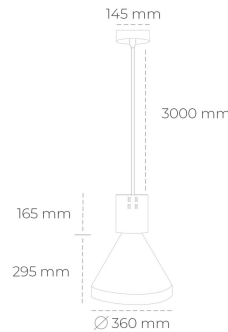

DOWNLIGHT PARTHEN 1 827 21W 45° GREY | ON/OFF

Article number: N221-K0001-RF827-H5-G45-ZA02_550-S1-###

LED	COB
Light colour	2700 [K]
CRI	80
Led chip flux	2963 [lm]
Luminous flux	2666 [lm]
System power	21 [W]
Luminaire Efficiency	127 [lm/W]
Beam angle	45°
Controller	ON/OFF
MacAdam	3 SDCM

Downlight LED

Suspended LED decorative luminaire. Aluminium housing. Plastic cover included. Available in white, black and grey. Any RAL palette colour available on enquiry. Reflector beams available: 15°, 23°, 38°, 45° and 60°. Maximum power is 31W.

LUMINAIRE

Weight	2.13 [kg]
Protection rating IP , IK , class	IP 20, IK 1,
Luminaire colour	GREY
Cover	Plastic
Operating voltage	220-240V 50-60Hz

Note: All data are typical values. Tolerance of measurements +/-10%
System features may change with product improvements due to technical advances.