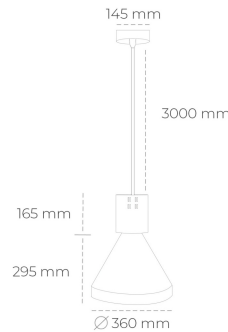

DOWNLIGHT PARTHEN 1 930 25W 45° GREY PREMIUM COLOR ON/OFF

Article number: N221-K0001-PC930-HA-G45-ZA02_650-S1-###

LED	COB
Light colour	3000 [K] PREMIUM COLOR
CRI	
Led chip flux	90
Luminous flux	2776 [lm]
System power	2498 [lm]
Luminaire Efficiency	25 [W]
Beam angle	100 [lm/W]
Controller	45°
MacAdam	ON/OFF 3 SDCM

Downlight LED

Suspended LED decorative luminaire. Aluminium housing. Plastic cover included. Available in white, black and grey. Any RAL palette colour available on enquiry. Reflector beams available: 15°, 23°, 38°, 45° and 60°. Maximum power is 31W.

LUMINAIRE

Weight	2.13 [kg]
Protection rating IP , IK , class	IP 20, IK 1,
Luminaire colour	GREY
Cover	Plastic
Operating voltage	220-240V 50-60Hz

Note: All data are typical values. Tolerance of measurements +/-10%
System features may change with product improvements due to technical advances.