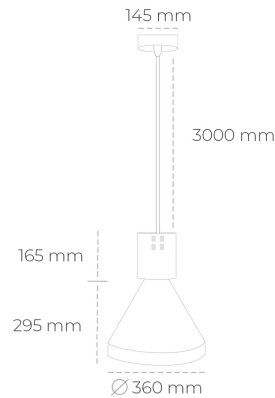

DOWNLIGHT PARTHEN 1 930 23W 38° GREY PREMIUM COLOR ON/OFF

Article number: N221-K0001-PC930-HA-G38-ZA02_600-S1-###

LED	COB
Light colour	3000 [K] PREMIUM COLOR
CRI	90
Led chip flux	2588 [lm]
Luminous flux	2329 [lm]
System power	23 [W]
Luminaire Efficiency	101 [lm/W]
Beam angle	38°
Controller	ON/OFF
MacAdam	3 SDCM

Downlight LED

Suspended LED decorative luminaire. Aluminium housing. Plastic cover included. Available in white, black and grey. Any RAL palette colour available on enquiry. Reflector beams available: 15°, 23°, 38°, 45° and 60°. Maximum power is 31W.

LUMINAIRE

Weight	2,13 [kg]
Protection rating IP , IK , class	IP 20, IK 1,
Luminaire colour	GREY
Cover	Plastic
Operating voltage	220-240V 50-60Hz

Note: All data are typical values. Tolerance of measurements +/-10% System features may change with product improvements due to technical advances.