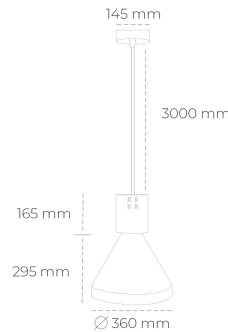

DOWNLIGHT PARTHEN 1 930 21W 23° GREY PREMIUM COLOR ON/OFF

Article number: N221-K0001-PC930-HA-G23-ZA02_550-S1-###

LED	COB
Light colour	3000 [K] PREMIUM COLOR
CRI	
Led chip flux	90
Luminous flux	2396 [lm]
System power	2156 [lm]
Luminaire Efficiency	21 [W]
Beam angle	103 [lm/W]
Controller	23°
MacAdam	ON/OFF 3 SDCM

Downlight LED

Suspended LED decorative luminaire. Aluminium housing. Plastic cover included. Available in white, black and grey. Any RAL palette colour available on enquiry. Reflector beams available: 15°, 23°, 38°, 45° and 60°. Maximum power is 31W.

LUMINAIRE

Weight	2.13 [kg]
Protection rating IP , IK , class	IP 20, IK 1,
Luminaire colour	GREY
Cover	Plastic
Operating voltage	220-240V 50-60Hz

Note: All data are typical values. Tolerance of measurements +/-10%
System features may change with product improvements due to technical advances.