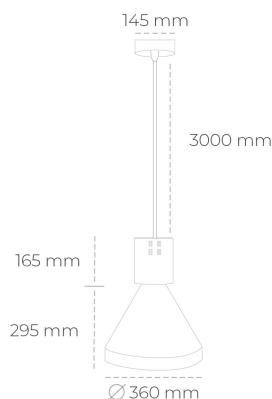

DOWNLIGHT PARTHEN 1 930 11W 23° GREY PREMIUM COLOR ON/OFF

LED	COB
Light colour	3000 [K] PREMIUM COLOR
CRI	90
Led chip flux	1145 [lm]
Luminous flux	1030 [lm]
System power	11 [W]
Luminaire Efficiency	94 [lm/W]
Beam angle	23°
Controller	ON/OFF
MacAdam	3 SDCM

Downlight LED

Suspended LED decorative luminaire. Aluminium housing. Plastic cover included. Available in white, black and grey. Any RAL palette colour available on enquiry. Reflector beams available: 15°, 23°, 38°, 45° and 60°. Maximum power is 31W.

LUMINAIRE

Weight	2,13 [kg]
Protection rating IP , IK , class	IP 20, IK 1,
Luminaire colour	GREY
Cover	Plastic
Operating voltage	220-240V 50-60Hz

Note: All data are typical values. Tolerance of measurements +/-10% System features may change with product improvements due to technical advances.

OPTIONS

RAL colours on enquiry, Casambi on enquiry, DALI on enquiry, Phase-cut dimming on enquiry.

Generated: 26.06.2024

+48 32 388 80 00

www.cora.pl
cora@cora.pl

Street: Ignatza Hakuby 18
41-914 Bytom, Polska