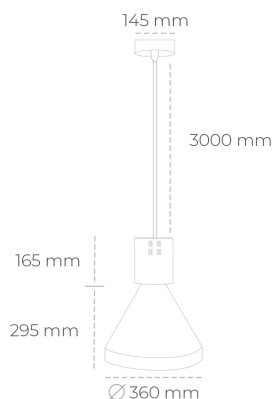

DOWNLIGHT PARTHEN 1 930 11W 15° GREY PREMIUM COLOR ON/OFF

LED	COB
Light colour	3000 [K] PREMIUM COLOR
CRI	90
Led chip flux	1145 [lm]
Luminous flux	1030 [lm]
System power	11 [W]
Luminaire Efficiency	94 [lm/W]
Beam angle	15°
Controller	ON/OFF
MacAdam	3 SDCM

Downlight LED

Suspended LED decorative luminaire. Aluminium housing. Plastic cover included. Available in white, black and grey. Any RAL palette colour available on enquiry. Reflector beams available: 15°, 23°, 38°, 45° and 60°. Maximum power is 31W.

LUMINAIRE

Weight	2,13 [kg]
Protection rating IP , IK , class	IP 20, IK 1,
Luminaire colour	GREY
Cover	Plastic
Operating voltage	220-240V 50-60Hz

Note: All data are typical values. Tolerance of measurements +/-10% System features may change with product improvements due to technical advances.

OPTIONS

RAL colours on enquiry, Casambi on enquiry, DALI on enquiry, Phase-cut dimming on enquiry.

Generated: 26.06.2024

+48 32 388 80 00

www.cora.pl
cora@cora.pl

Street: Ignatza Hakuby 18
41-914 Bytom, Polska