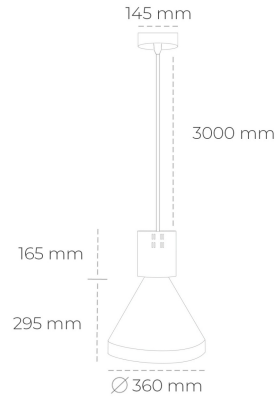

DOWNLIGHT PARTHEN 1 930 25W 45° GREY CRI97 ON/OFF

Article number: N221-K0001-HI930-H5-G45-ZA02_650-S1-###

LED	COB
Light colour	3000 [K] CRI97
CRI	90
Led chip flux	2797 [lm]
Luminous flux	2517 [lm]
System power	25 [W]
Luminaire Efficiency	101 [lm/W]
Beam angle	45°
Controller	ON/OFF
MacAdam	3 SDCM

Downlight LED

Suspended LED decorative luminaire. Aluminium housing. Plastic cover included. Available in white, black and grey. Any RAL palette colour available on enquiry. Reflector beams available: 15°, 23°, 38°, 45° and 60°. Maximum power is 31W.

LUMINAIRE

Weight	2,13 [kg]
Protection rating IP , IK , class	IP 20, IK 1,
Luminaire colour	GREY
Cover	Plastic
Operating voltage	220-240V 50-60Hz

Note: All data are typical values. Tolerance of measurements +/-10% System features may change with product improvements due to technical advances.