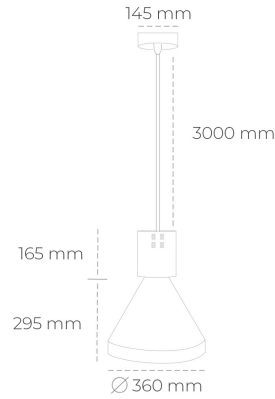

DOWNLIGHT PARTHEN 1 930 27W 38° GREY CRI97 ON/OFF

LED	COB
Light colour	3000 [K] CRI97
CRI	90
Led chip flux	2990 [lm]
Luminous flux	2691 [lm]
System power	27 [W]
Luminaire Efficiency	100 [lm/W]
Beam angle	38°
Controller	ON/OFF
MacAdam	3 SDCM

Downlight LED

Suspended LED decorative luminaire. Aluminium housing. Plastic cover included. Available in white, black and grey. Any RAL palette colour available on enquiry. Reflector beams available: 15°, 23°, 38°, 45° and 60°. Maximum power is 31W.

LUMINAIRE

Weight	2,13 [kg]
Protection rating IP , IK , class	IP 20, IK 1,
Luminaire colour	GREY
Cover	Plastic
Operating voltage	220-240V 50-60Hz

Note: All data are typical values. Tolerance of measurements +/-10% System features may change with product improvements due to technical advances.

OPTIONS

RAL colours on enquiry, Casambi on enquiry, DALI on enquiry, Phase-cut dimming on enquiry.

Generated: 29.06.2024

+48 32 388 80 00

www.cora.pl
cora@cora.pl

Street: Ignatza Hakuby 18
41-914 Bytom, Polska