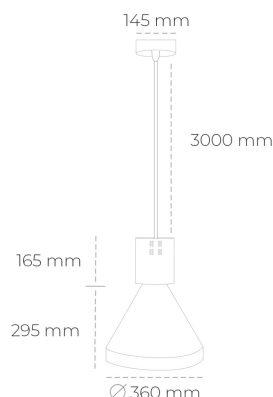

DOWNLIGHT PARTHEN 1 930 21W 38° GREY CRI97 ON/OFF

Article number: N221-K0001-HI930-H5-G38-ZA02_550-S1-###

LED	COB
Light colour	3000 [K] CRI97
CRI	90
Led chip flux	2402 [lm]
Luminous flux	2161 [lm]
System power	21 [W]
Luminaire Efficiency	103 [lm/W]
Beam angle	38°
Controller	ON/OFF
MacAdam	3 SDCM

Downlight LED

Suspended LED decorative luminaire. Aluminium housing. Plastic cover included. Available in white, black and grey. Any RAL palette colour available on enquiry. Reflector beams available: 15°, 23°, 38°, 45° and 60°. Maximum power is 31W.

LUMINAIRE

Weight	2,13 [kg]
Protection rating IP , IK , class	IP 20, IK 1,
Luminaire colour	GREY
Cover	Plastic
Operating voltage	220-240V 50-60Hz

Note: All data are typical values. Tolerance of measurements +/-10% System features may change with product improvements due to technical advances.