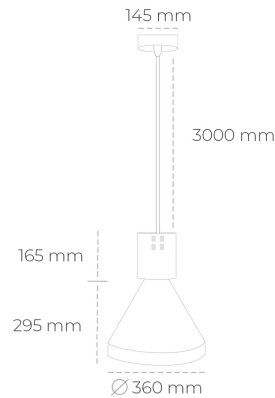

DOWNLIGHT PARTHEN 1 930 27W 23° GREY CRI97 ON/OFF

Article number: N221-K0001-HI930-H5-G23-ZA02_700-S1-###

LED	COB
Light colour	3000 [K] CRI97
CRI	90
Led chip flux	2990 [lm]
Luminous flux	2691 [lm]
System power	27 [W]
Luminaire Efficiency	100 [lm/W]
Beam angle	23°
Controller	ON/OFF
MacAdam	3 SDCM

Downlight LED

Suspended LED decorative luminaire. Aluminium housing. Plastic cover included. Available in white, black and grey. Any RAL palette colour available on enquiry. Reflector beams available: 15°, 23°, 38°, 45° and 60°. Maximum power is 31W.

LUMINAIRE

Weight	2,13 [kg]
Protection rating IP , IK , class	IP 20, IK 1,
Luminaire colour	GREY
Cover	Plastic
Operating voltage	220-240V 50-60Hz

Note: All data are typical values. Tolerance of measurements +/-10% System features may change with product improvements due to technical advances.