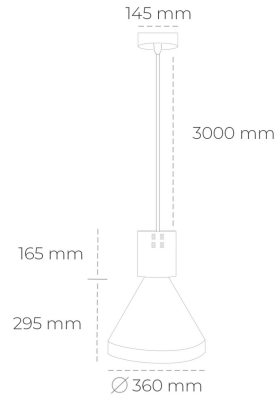

DOWNLIGHT PARTHEN 1 930 10W 15° GREY CRI97 ON/OFF

Article number: N221-K0001-HI930-H5-G15-ZA01_250-S1-###

LED	COB
Light colour	3000 [K] CRI97
CRI	90
Led chip flux	1144 [lm]
Luminous flux	1029 [lm]
System power	10 [W]
Luminaire Efficiency	103 [lm/W]
Beam angle	15°
Controller	ON/OFF
MacAdam	3 SDCM

Downlight LED

Suspended LED decorative luminaire. Aluminium housing. Plastic cover included. Available in white, black and grey. Any RAL palette colour available on enquiry. Reflector beams available: 15°, 23°, 38°, 45° and 60°. Maximum power is 31W.

LUMINAIRE

Weight	2,13 [kg]
Protection rating IP , IK , class	IP 20, IK 1,
Luminaire colour	GREY
Cover	Plastic
Operating voltage	220-240V 50-60Hz

Note: All data are typical values. Tolerance of measurements +/-10% System features may change with product improvements due to technical advances.