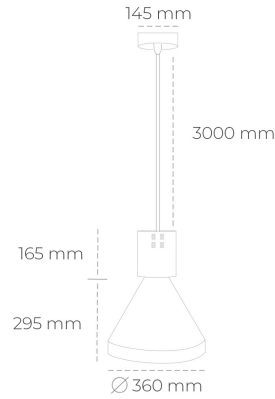

DOWNLIGHT PARTHEN 1 935 27W 45° GREY PREMIUM WHITE ON/OFF

LED	COB
Light colour	3500 [K] PREMIUM WHITE
CRI	90
Led chip flux	4038 [lm]
Luminous flux	3634 [lm]
System power	27 [W]
Luminaire Efficiency	135 [lm/W]
Beam angle	45°
Controller	ON/OFF
MacAdam	3 SDCM

Downlight LED

Suspended LED decorative luminaire. Aluminium housing. Plastic cover included. Available in white, black and grey. Any RAL palette colour available on enquiry. Reflector beams available: 15°, 23°, 38°, 45° and 60°. Maximum power is 31W.

LUMINAIRE

Weight	2,13 [kg]
Protection rating IP , IK , class	IP 20, IK 1,
Luminaire colour	GREY
Cover	Plastic
Operating voltage	220-240V 50-60Hz

Note: All data are typical values. Tolerance of measurements +/-10% System features may change with product improvements due to technical advances.

OPTIONS

RAL colours on enquiry, Casambi on enquiry, DALI on enquiry, Phase-cut dimming on enquiry.

Generated: 26.06.2024

+48 32 388 80 00

www.cora.pl
cora@cora.pl

Street: Ignatza Hakuby 18
41-914 Bytom, Polska