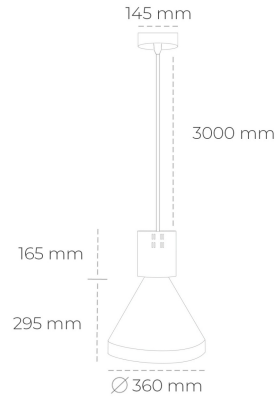

DOWNLIGHT PARTHEN 1 930 20W 45° GREY PREMIUM WHITE ON/OFF

LED	COB
Light colour	3000 [K] PREMIUM WHITE
CRI	90
Led chip flux	2880 [lm]
Luminous flux	2592 [lm]
System power	20 [W]
Luminaire Efficiency	130 [lm/W]
Beam angle	45°
Controller	ON/OFF
MacAdam	3 SDCM

Downlight LED

Suspended LED decorative luminaire. Aluminium housing. Plastic cover included. Available in white, black and grey. Any RAL palette colour available on enquiry. Reflector beams available: 15°, 23°, 38°, 45° and 60°. Maximum power is 31W.

LUMINAIRE

Weight	2,13 [kg]
Protection rating IP , IK , class	IP 20, IK 1,
Luminaire colour	GREY
Cover	Plastic
Operating voltage	220-240V 50-60Hz

Note: All data are typical values. Tolerance of measurements +/-10% System features may change with product improvements due to technical advances.

OPTIONS

RAL colours on enquiry, Casambi on enquiry, DALI on enquiry, Phase-cut dimming on enquiry.

Generated: 29.06.2024

+48 32 388 80 00

www.cora.pl
cora@cora.pl

Street: Ignatza Hakuby 18
41-914 Bytom, Polska