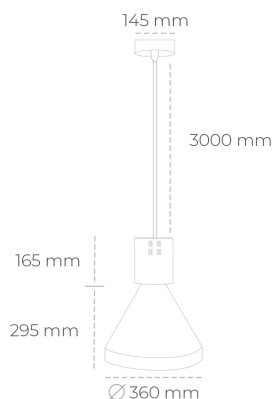

DOWNLIGHT PARTHEN 1 930 11W 45° GREY PREMIUM WHITE ON/OFF

LED	COB
Light colour	3000 [K] PREMIUM WHITE
CRI	90
Led chip flux	1497 [lm]
Luminous flux	1347 [lm]
System power	11 [W]
Luminaire Efficiency	122 [lm/W]
Beam angle	45°
Controller	ON/OFF
MacAdam	3 SDCM

Downlight LED

Suspended LED decorative luminaire. Aluminium housing. Plastic cover included. Available in white, black and grey. Any RAL palette colour available on enquiry. Reflector beams available: 15°, 23°, 38°, 45° and 60°. Maximum power is 31W.

LUMINAIRE

Weight	2,13 [kg]
Protection rating IP , IK , class	IP 20, IK 1,
Luminaire colour	GREY
Cover	Plastic
Operating voltage	220-240V 50-60Hz

Note: All data are typical values. Tolerance of measurements +/-10% System features may change with product improvements due to technical advances.

OPTIONS

RAL colours on enquiry, Casambi on enquiry, DALI on enquiry, Phase-cut dimming on enquiry.

Generated: 26.06.2024

+48 32 388 80 00

www.cora.pl
cora@cora.pl

Street: Ignatza Hakuby 18
41-914 Bytom, Polska