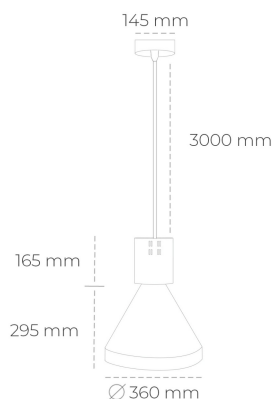

DOWNLIGHT PARTHEN 1 930 14W 38° GREY PREMIUM WHITE ON/OFF

LED	COB
Light colour	3000 [K] PREMIUM WHITE
CRI	90
Led chip flux	2064 [lm]
Luminous flux	1857 [lm]
System power	14 [W]
Luminaire Efficiency	133 [lm/W]
Beam angle	38°
Controller	ON/OFF
MacAdam	3 SDCM

Downlight LED

Suspended LED decorative luminaire. Aluminium housing. Plastic cover included. Available in white, black and grey. Any RAL palette colour available on enquiry. Reflector beams available: 15°, 23°, 38°, 45° and 60°. Maximum power is 31W.

LUMINAIRE

Weight	2,13 [kg]
Protection rating IP , IK , class	IP 20, IK 1,
Luminaire colour	GREY
Cover	Plastic
Operating voltage	220-240V 50-60Hz

Note: All data are typical values. Tolerance of measurements +/-10% System features may change with product improvements due to technical advances.

OPTIONS

RAL colours on enquiry, Casambi on enquiry, DALI on enquiry, Phase-cut dimming on enquiry.

Generated: 26.06.2024

+48 32 388 80 00

www.cora.pl
cora@cora.pl

Street: Ignatza Hakuby 18
41-914 Bytom, Polska