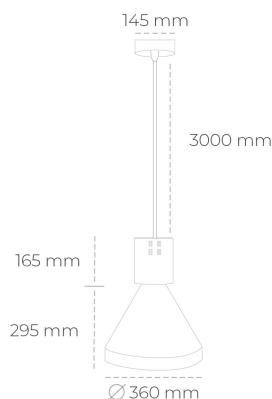

DOWNLIGHT PARTHEN 1 930 27W 15° GREY PREMIUM WHITE ON/OFF

LED	COB
Light colour	3000 [K] PREMIUM WHITE
CRI	90
Led chip flux	3911 [lm]
Luminous flux	3519 [lm]
System power	27 [W]
Luminaire Efficiency	130 [lm/W]
Beam angle	15°
Controller	ON/OFF
MacAdam	3 SDCM

Downlight LED

Suspended LED decorative luminaire. Aluminium housing. Plastic cover included. Available in white, black and grey. Any RAL palette colour available on enquiry. Reflector beams available: 15°, 23°, 38°, 45° and 60°. Maximum power is 31W.

LUMINAIRE

Weight	2,13 [kg]
Protection rating IP , IK , class	IP 20, IK 1,
Luminaire colour	GREY
Cover	Plastic
Operating voltage	220-240V 50-60Hz

Note: All data are typical values. Tolerance of measurements +/-10% System features may change with product improvements due to technical advances.

OPTIONS

RAL colours on enquiry, Casambi on enquiry, DALI on enquiry, Phase-cut dimming on enquiry.

Generated: 29.06.2024

+48 32 388 80 00

www.cora.pl
cora@cora.pl

Street: Ignatza Hakuby 18
41-914 Bytom, Polska