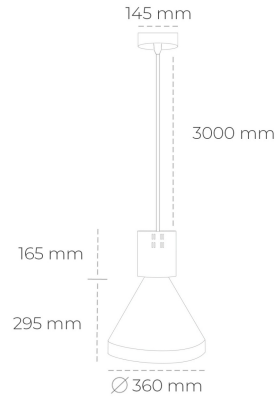

DOWNLIGHT PARTHEN 1 930 25W 15° GREY PREMIUM WHITE ON/OFF

LED	COB
Light colour	3000 [K] PREMIUM WHITE
CRI	90
Led chip flux	3659 [lm]
Luminous flux	3293 [lm]
System power	25 [W]
Luminaire Efficiency	132 [lm/W]
Beam angle	15°
Controller	ON/OFF
MacAdam	3 SDCM

Downlight LED

Suspended LED decorative luminaire. Aluminium housing. Plastic cover included. Available in white, black and grey. Any RAL palette colour available on enquiry. Reflector beams available: 15°, 23°, 38°, 45° and 60°. Maximum power is 31W.

LUMINAIRE

Weight	2,13 [kg]
Protection rating IP , IK , class	IP 20, IK 1,
Luminaire colour	GREY
Cover	Plastic
Operating voltage	220-240V 50-60Hz

Note: All data are typical values. Tolerance of measurements +/-10% System features may change with product improvements due to technical advances.

OPTIONS

RAL colours on enquiry, Casambi on enquiry, DALI on enquiry, Phase-cut dimming on enquiry.

Generated: 26.06.2024

+48 32 388 80 00

www.cora.pl
cora@cora.pl

Street: Ignatza Hakuby 18
41-914 Bytom, Polska