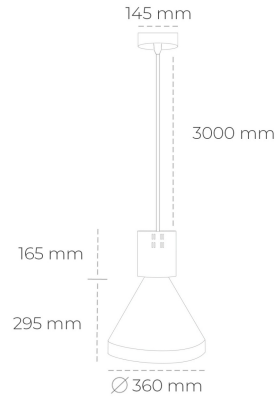

DOWNLIGHT PARTHEN 1 957 31W 45° GREY SPECIAL ON/OFF

Article number: N221-K0001-CC957-H5-G45-ZA03_800-S1-###

LED	COB
Light colour	5700 [K] SPECIAL
CRI	90
Led chip flux	3934 [lm]
Luminous flux	3540 [lm]
System power	31 [W]
Luminaire Efficiency	114 [lm/W]
Beam angle	45°
Controller	ON/OFF
MacAdam	3 SDCM

Downlight LED

Suspended LED decorative luminaire. Aluminium housing. Plastic cover included. Available in white, black and grey. Any RAL palette colour available on enquiry. Reflector beams available: 15°, 23°, 38°, 45° and 60°. Maximum power is 31W.

LUMINAIRE

Weight	2,13 [kg]
Protection rating IP , IK , class	IP 20, IK 1,
Luminaire colour	GREY
Cover	Plastic
Operating voltage	220-240V 50-60Hz

Note: All data are typical values. Tolerance of measurements +/-10% System features may change with product improvements due to technical advances.