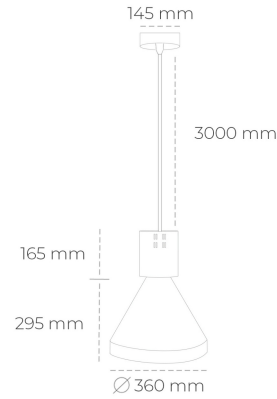

DOWNLIGHT PARTHEN 1 942 10W 45° GREY MEAT WHITE ON/OFF

LED	COB
Light colour	4200 [K] MEAT WHITE
CRI	90
Led chip flux	1023 [lm]
Luminous flux	920 [lm]
System power	10 [W]
Luminaire Efficiency	92 [lm/W]
Beam angle	45°
Controller	ON/OFF
MacAdam	3 SDCM

Downlight LED

Suspended LED decorative luminaire. Aluminium housing. Plastic cover included. Available in white, black and grey. Any RAL palette colour available on enquiry. Reflector beams available: 15°, 23°, 38°, 45° and 60°. Maximum power is 31W.

LUMINAIRE

Weight	2,13 [kg]
Protection rating IP , IK , class	IP 20, IK 1,
Luminaire colour	GREY
Cover	Plastic
Operating voltage	220-240V 50-60Hz

Note: All data are typical values. Tolerance of measurements +/-10% System features may change with product improvements due to technical advances.

OPTIONS

RAL colours on enquiry, Casambi on enquiry, DALI on enquiry, Phase-cut dimming on enquiry.

Generated: 26.06.2024

+48 32 388 80 00

www.cora.pl
cora@cora.pl

Street: Ignatza Hakuby 18
41-914 Bytom, Polska