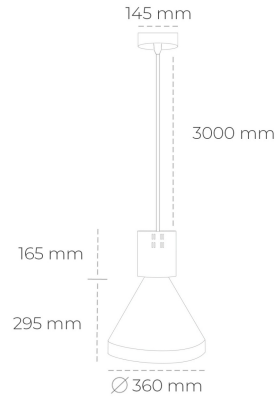

DOWNLIGHT PARTHEN 1 940 21W 60° GREY HI EFFICIENT ON/OFF

LED	COB
Light colour	4000 [K] HI EFFICIENT
CRI	90
Led chip flux	3492 [lm]
Luminous flux	3142 [lm]
System power	21 [W]
Luminaire Efficiency	150 [lm/W]
Beam angle	60°
Controller	ON/OFF
MacAdam	3 SDCM

Downlight LED

Suspended LED decorative luminaire. Aluminium housing. Plastic cover included. Available in white, black and grey. Any RAL palette colour available on enquiry. Reflector beams available: 15°, 23°, 38°, 45° and 60°. Maximum power is 31W.

LUMINAIRE

Weight	2,13 [kg]
Protection rating IP , IK , class	IP 20, IK 1,
Luminaire colour	GREY
Cover	Plastic
Operating voltage	220-240V 50-60Hz

Note: All data are typical values. Tolerance of measurements +/-10% System features may change with product improvements due to technical advances.

OPTIONS

RAL colours on enquiry, Casambi on enquiry, DALI on enquiry, Phase-cut dimming on enquiry.

Generated: 29.06.2024

+48 32 388 80 00

www.cora.pl
cora@cora.pl

Street: Ignatza Hakuby 18
41-914 Bytom, Polska