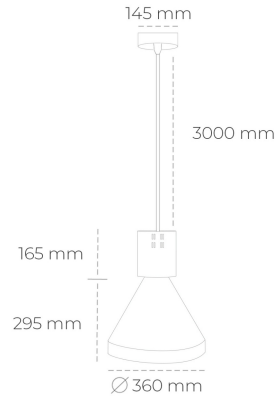

DOWNLIGHT PARTHEN 1 940 25W 38° GREY HI EFFICIENT ON/OFF

Article number: N221-K0001-BB940-H5-G38-ZA02_650-S1-###

LED	COB
Light colour	4000 [K] HI EFFICIENT
CRI	90
Led chip flux	4090 [lm]
Luminous flux	3681 [lm]
System power	25 [W]
Luminaire Efficiency	147 [lm/W]
Beam angle	38°
Controller	ON/OFF
MacAdam	3 SDCM

Downlight LED

Suspended LED decorative luminaire. Aluminium housing. Plastic cover included. Available in white, black and grey. Any RAL palette colour available on enquiry. Reflector beams available: 15°, 23°, 38°, 45° and 60°. Maximum power is 31W.

LUMINAIRE

Weight	2,13 [kg]
Protection rating IP , IK , class	IP 20, IK 1,
Luminaire colour	GREY
Cover	Plastic
Operating voltage	220-240V 50-60Hz

Note: All data are typical values. Tolerance of measurements +/-10% System features may change with product improvements due to technical advances.