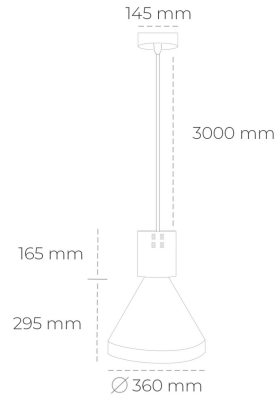

DOWNLIGHT PARTHEN 1 940 23W 38° GREY HI EFFICIENT ON/OFF

LED	COB
Light colour	4000 [K] HI EFFICIENT
CRI	90
Led chip flux	3793 [lm]
Luminous flux	3413 [lm]
System power	23 [W]
Luminaire Efficiency	148 [lm/W]
Beam angle	38°
Controller	ON/OFF
MacAdam	3 SDCM

Downlight LED

Suspended LED decorative luminaire. Aluminium housing. Plastic cover included. Available in white, black and grey. Any RAL palette colour available on enquiry. Reflector beams available: 15°, 23°, 38°, 45° and 60°. Maximum power is 31W.

LUMINAIRE

Weight	2,13 [kg]
Protection rating IP , IK , class	IP 20, IK 1,
Luminaire colour	GREY
Cover	Plastic
Operating voltage	220-240V 50-60Hz

Note: All data are typical values. Tolerance of measurements +/-10% System features may change with product improvements due to technical advances.

OPTIONS

RAL colours on enquiry, Casambi on enquiry, DALI on enquiry, Phase-cut dimming on enquiry.

Generated: 26.06.2024

+48 32 388 80 00

www.cora.pl
cora@cora.pl

Street: Ignatza Hakuby 18
41-914 Bytom, Polska