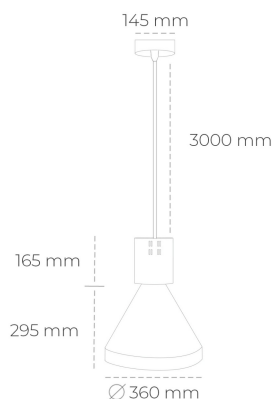

DOWNLIGHT PARTHEN 1 940 27W 15° GREY HI EFFICIENT ON/OFF

LED	COB
Light colour	4000 [K] HI EFFICIENT
CRI	90
Led chip flux	4385 [lm]
Luminous flux	3946 [lm]
System power	27 [W]
Luminaire Efficiency	146 [lm/W]
Beam angle	15°
Controller	ON/OFF
MacAdam	3 SDCM

Downlight LED

Suspended LED decorative luminaire. Aluminium housing. Plastic cover included. Available in white, black and grey. Any RAL palette colour available on enquiry. Reflector beams available: 15°, 23°, 38°, 45° and 60°. Maximum power is 31W.

LUMINAIRE

Weight	2,13 [kg]
Protection rating IP , IK , class	IP 20, IK 1,
Luminaire colour	GREY
Cover	Plastic
Operating voltage	220-240V 50-60Hz

Note: All data are typical values. Tolerance of measurements +/-10% System features may change with product improvements due to technical advances.

OPTIONS

RAL colours on enquiry, Casambi on enquiry, DALI on enquiry, Phase-cut dimming on enquiry.

Generated: 26.06.2024

+48 32 388 80 00

www.cora.pl
cora@cora.pl

Street: Ignatza Hakuby 18
41-914 Bytom, Polska