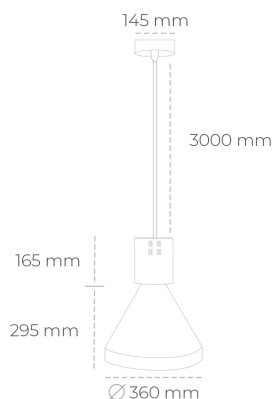

DOWNLIGHT PARTHEN 1 935 14W 45° GREY HI EFFICIENT ON/OFF

LED	COB
Light colour	3500 [K] HI EFFICIENT
CRI	90
Led chip flux	2174 [lm]
Luminous flux	1956 [lm]
System power	14 [W]
Luminaire Efficiency	140 [lm/W]
Beam angle	45°
Controller	ON/OFF
MacAdam	3 SDCM

Downlight LED

Suspended LED decorative luminaire. Aluminium housing. Plastic cover included. Available in white, black and grey. Any RAL palette colour available on enquiry. Reflector beams available: 15°, 23°, 38°, 45° and 60°. Maximum power is 31W.

LUMINAIRE

Weight	2,13 [kg]
Protection rating IP , IK , class	IP 20, IK 1,
Luminaire colour	GREY
Cover	Plastic
Operating voltage	220-240V 50-60Hz

Note: All data are typical values. Tolerance of measurements +/-10% System features may change with product improvements due to technical advances.

OPTIONS

RAL colours on enquiry, Casambi on enquiry, DALI on enquiry, Phase-cut dimming on enquiry.

Generated: 26.06.2024

+48 32 388 80 00

www.cora.pl
cora@cora.pl

Street: Ignatza Hakuby 18
41-914 Bytom, Polska