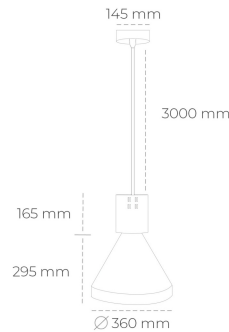

DOWNLIGHT PARTHEN 1 930 23W 45° GREY HI EFFICIENT ON/OFF

Article number: N221-K0001-BB930-H5-G45-ZA02_600-S1-###

LED	COB
Light colour	3000 [K] HI EFFICIENT
CRI	90
Led chip flux	3787 [lm]
Luminous flux	3408 [lm]
System power	23 [W]
Luminaire Efficiency	148 [lm/W]
Beam angle	45°
Controller	ON/OFF
MacAdam	3 SDCM

Downlight LED

Suspended LED decorative luminaire. Aluminium housing. Plastic cover included. Available in white, black and grey. Any RAL palette colour available on enquiry. Reflector beams available: 15°, 23°, 38°, 45° and 60°. Maximum power is 31W.

LUMINAIRE

Weight	2.13 [kg]
Protection rating IP , IK , class	IP 20, IK 1,
Luminaire colour	GREY
Cover	Plastic
Operating voltage	220-240V 50-60Hz

Note: All data are typical values. Tolerance of measurements +/-10%
System features may change with product improvements due to technical advances.