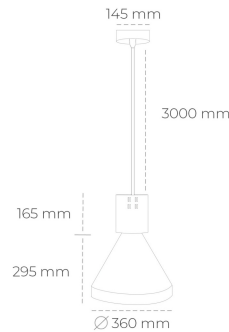

# DOWNLIGHT PARTHEN 1 930 10W 38° GREY HI EFFICIENT ON/OFF

Article number: N221-K0001-BB930-H5-G38-ZA01\_250-S1-###

LED	COB
Light colour	3000 [K] HI EFFICIENT
CRI	90
Led chip flux	1623 [lm]
Luminous flux	1460 [lm]
System power	10 [W]
Luminaire Efficiency	146 [lm/W]
Beam angle	38°
Controller	ON/OFF
MacAdam	3 SDCM

## Downlight LED

Suspended LED decorative luminaire. Aluminium housing. Plastic cover included. Available in white, black and grey. Any RAL palette colour available on enquiry. Reflector beams available: 15°, 23°, 38°, 45° and 60°. Maximum power is 31W.

## LUMINAIRE

Weight	2.13 [kg]
Protection rating IP , IK , class	IP 20, IK 1,
Luminaire colour	GREY
Cover	Plastic
Operating voltage	220-240V 50-60Hz

Note: All data are typical values. Tolerance of measurements +/-10%  
System features may change with product improvements due to technical advances.