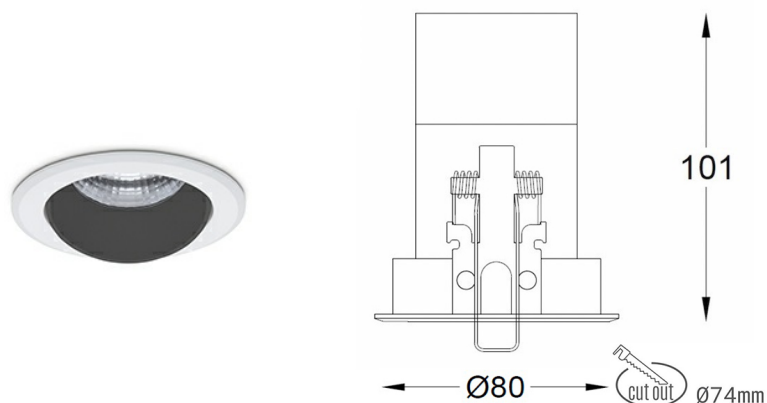

DOWNLIGHT HEKTOR 2 MICRO 840 10W 40° WHITE | ON/OFF

Article number: N220-K0003-RF840-H7-140-ZC01_250-A2-###

LED	COB
Light colour	4000 [K]
CRI	80
Led chip flux	1419 [lm]
Luminous flux	1135 [lm]
System power	10 [W]
Luminaire Efficiency	114 [lm/W]
Beam angle	40°
Controller	ON/OFF
MacAdam	3 SDCM

Downlight LED

LED downlight for drop ceiling installation. Aluminium housing. Glass cover included. Available in white, black and grey. Any RAL palette colour available on enquiry. Housing enables adjustment in two axis planes. Reflector beams available: 18°, 28° and 40°. Maximum power is 14W.

LUMINAIRE

Weight	0,4 [kg]
Protection rating IP , IK , class	IP 20, IK 3,
Luminaire colour	WHITE
Cover	Plastic
Operating voltage	220-240V 50-60Hz

Note: All data are typical values. Tolerance of measurements +/-10% System features may change with product improvements due to technical advances.