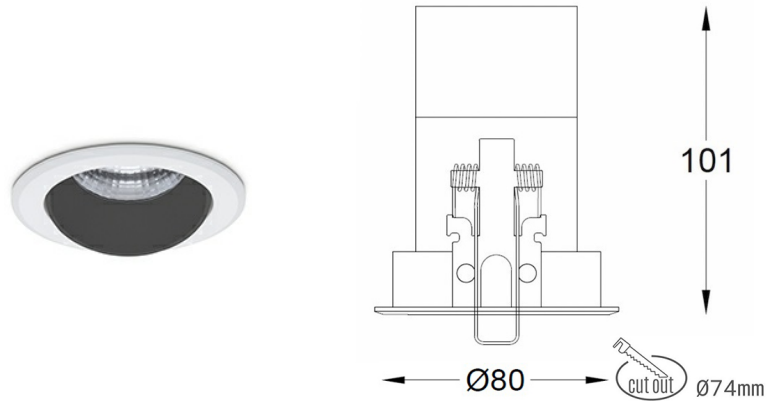

## DOWNLIGHT HEKTOR 2 MICRO 830 10W 40° WHITE | ON/OFF

Article number: N220-K0003-RF830-H7-140-ZC01\_250-A2-###

LED	COB
Light colour	3000 [K]
CRI	80
Led chip flux	1361 [lm]
Luminous flux	1088 [lm]
System power	10 [W]
Luminaire Efficiency	109 [lm/W]
Beam angle	40°
Controller	ON/OFF
MacAdam	3 SDCM

### Downlight LED

LED downlight for drop ceiling installation. Aluminium housing. Glass cover included. Available in white, black and grey. Any RAL palette colour available on enquiry. Housing enables adjustment in two axis planes. Reflector beams available: 18°, 28° and 40°. Maximum power is 14W.

### LUMINAIRE

Weight	0,4 [kg]
Protection rating IP , IK , class	IP 20, IK 3,
Luminaire colour	WHITE
Cover	Plastic
Operating voltage	220-240V 50-60Hz

Note: All data are typical values. Tolerance of measurements +/-10% System features may change with product improvements due to technical advances.