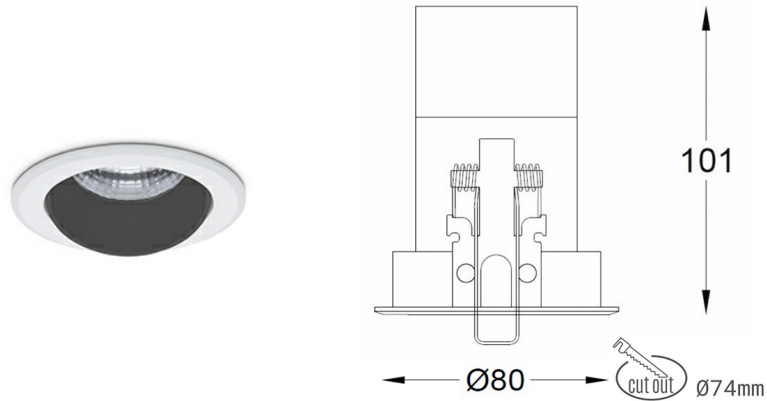

DOWNLIGHT HEKTOR 2 MICRO 930 11W 40° WHITE PREMIUM COLOR ON/OFF

Article number: N220-K0003-PC930-HA-140-ZC01_250-A2-###

LED	COB
Light colour	3000 [K] PREMIUM COLOR
CRI	90
Led chip flux	1145 [lm]
Luminous flux	916 [lm]
System power	11 [W]
Luminaire Efficiency	83 [lm/W]
Beam angle	40°
Controller	ON/OFF
MacAdam	3 SDCM

Downlight LED

LED downlight for drop ceiling installation. Aluminium housing. Glass cover included. Available in white, black and grey. Any RAL palette colour available on enquiry. Housing enables adjustment in two axis planes. Reflector beams available: 18°, 28° and 40°. Maximum power is 14W.

LUMINAIRE

Weight	0,4 [kg]
Protection rating IP , IK , class	IP 20, IK 3,
Luminaire colour	WHITE
Cover	Plastic
Operating voltage	220-240V 50-60Hz

Note: All data are typical values. Tolerance of measurements +/-10% System features may change with product improvements due to technical advances.