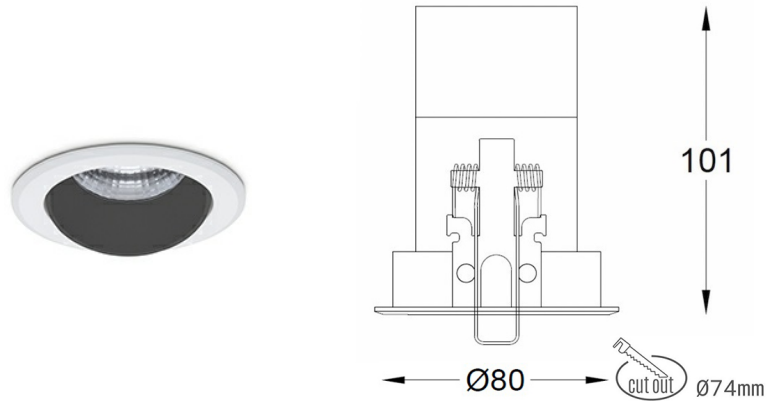

# DOWNLIGHT HEKTOR 2 MICRO 935 11W 40° WHITE PREMIUM WHITE ON/OFF

Article number: N220-K0003-HE935-HA-140-ZC01\_250-A2-###

LED	COB
Light colour	3500 [K] PREMIUM WHITE
CRI	90
Led chip flux	1545 [lm]
Luminous flux	1236 [lm]
System power	11 [W]
Luminaire Efficiency	112 [lm/W]
Beam angle	40°
Controller	ON/OFF
MacAdam	3 SDCM

### Downlight LED

LED downlight for drop ceiling installation. Aluminium housing. Glass cover included. Available in white, black and grey. Any RAL palette colour available on enquiry. Housing enables adjustment in two axis planes. Reflector beams available: 18°, 28° and 40°. Maximum power is 14W.

### LUMINAIRE

Weight	0,4 [kg]
Protection rating IP , IK , class	IP 20, IK 3,
Luminaire colour	WHITE
Cover	Plastic
Operating voltage	220-240V 50-60Hz

Note: All data are typical values. Tolerance of measurements +/-10% System features may change with product improvements due to technical advances.