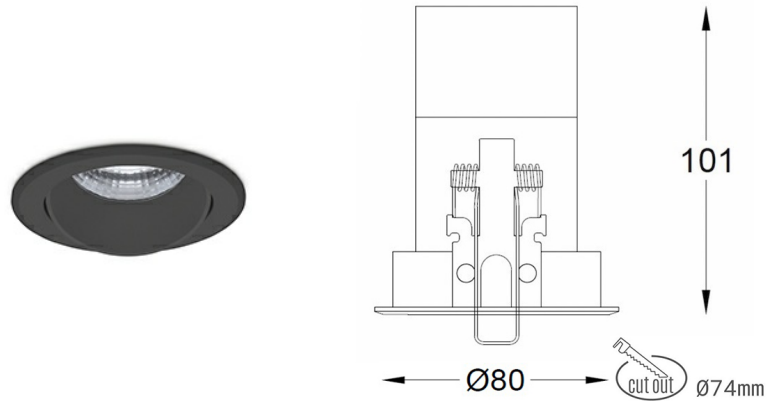

## DOWNLIGHT HEKTOR 2 MICRO 820 10W 28° BLACK MEAT PINK ON/OFF

Article number: N220-K0002-VE820-H7-I28-ZC01\_250-A2-###

LED	COB
Light colour	2000 [K] MEAT PINK
CRI	80
Led chip flux	895 [lm]
Luminous flux	716 [lm]
System power	10 [W]
Luminaire Efficiency	72 [lm/W]
Beam angle	28°
Controller	ON/OFF
MacAdam	3 SDCM

### Downlight LED

LED downlight for drop ceiling installation. Aluminium housing. Glass cover included. Available in white, black and grey. Any RAL palette colour available on enquiry. Housing enables adjustment in two axis planes. Reflector beams available: 18°, 28° and 40°. Maximum power is 14W.

### LUMINAIRE

Weight	0,4 [kg]
Protection rating IP , IK , class	IP 20, IK 3,
Luminaire colour	BLACK
Cover	Plastic
Operating voltage	220-240V 50-60Hz

Note: All data are typical values. Tolerance of measurements +/-10% System features may change with product improvements due to technical advances.