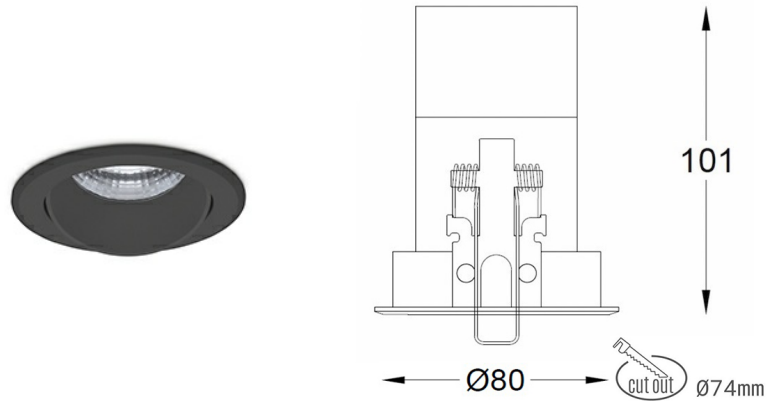

DOWNLIGHT HEKTOR 2 MICRO 930 14W 28° BLACK PREMIUM COLOR ON/OFF

Article number: N220-K0002-PC930-HA-128-ZC01_350-A2-###

LED	COB
Light colour	3000 [K] PREMIUM COLOR
CRI	90
Led chip flux	1583 [lm]
Luminous flux	1266 [lm]
System power	14 [W]
Luminaire Efficiency	90 [lm/W]
Beam angle	28°
Controller	ON/OFF
MacAdam	3 SDCM

Downlight LED

LED downlight for drop ceiling installation. Aluminium housing. Glass cover included. Available in white, black and grey. Any RAL palette colour available on enquiry. Housing enables adjustment in two axis planes. Reflector beams available: 18°, 28° and 40°. Maximum power is 14W.

LUMINAIRE

Weight	0,4 [kg]
Protection rating IP , IK , class	IP 20, IK 3,
Luminaire colour	BLACK
Cover	Plastic
Operating voltage	220-240V 50-60Hz

Note: All data are typical values. Tolerance of measurements +/-10% System features may change with product improvements due to technical advances.