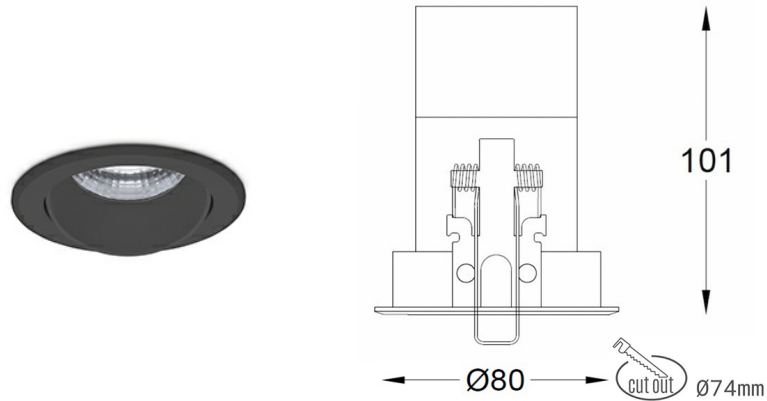

DOWNLIGHT HEKTOR 2 MICRO 942 14W 28° BLACK MEAT WHITE ON/OFF

Article number: N220-K0002-CC942-H7-I28-ZC01_350-A2-###

LED	COB
Light colour	4200 [K] MEAT WHITE
CRI	90
Led chip flux	1412 [lm]
Luminous flux	1129 [lm]
System power	14 [W]
Luminaire Efficiency	81 [lm/W]
Beam angle	28°
Controller	ON/OFF
MacAdam	3 SDCM

Downlight LED

LED downlight for drop ceiling installation. Aluminium housing. Glass cover included. Available in white, black and grey. Any RAL palette colour available on enquiry. Housing enables adjustment in two axis planes.. Reflector beams available: 18°, 28° and 40°. Maximum power is 14W.

LUMINAIRE

Weight	0,4 [kg]
Protection rating IP , IK , class	IP 20, IK 3,
Luminaire colour	BLACK
Cover	Plastic
Operating voltage	220-240V 50-60Hz

Note: All data are typical values. Tolerance of measurements +/-10% System features may change with product improvements due to technical advances.