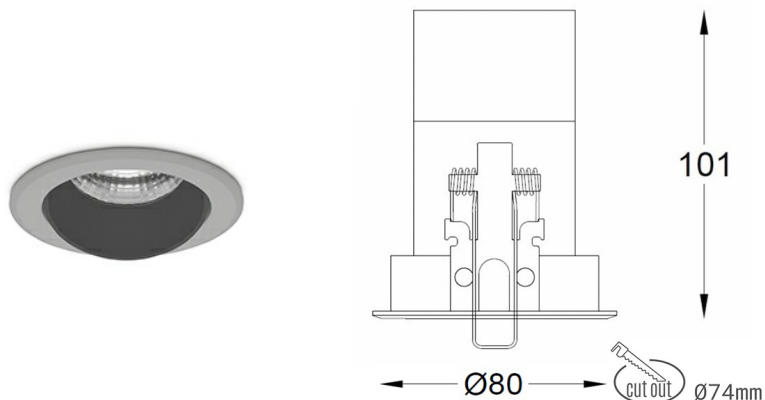

DOWNLIGHT HEKTOR 2 MICRO 835 10W 18° GREY | ON/OFF

LED	COB
Light colour	3500 [K] |
CRI	80
Led chip flux	1391 [lm]
Luminous flux	1112 [lm]
System power	10 [W]
Luminaire Efficiency	111 [lm/W]
Beam angle	18°
Controller	ON/OFF
MacAdam	3 SDCM

Downlight LED

LED downlight for drop ceiling installation. Aluminium housing. Glass cover included. Available in white, black and grey. Any RAL palette colour available on enquiry. Housing enables adjustment in two axis planes.. Reflector beams available: 18°, 28° and 40°. Maximum power is 14W.

LUMINAIRE

Weight	0,4 [kg]
Protection rating IP , IK , class	IP 20, IK 3,
Luminaire colour	GREY
Cover	Plastic
Operating voltage	220-240V 50-60Hz

Note: All data are typical values. Tolerance of measurements +/-10% System features may change with product improvements due to technical advances.

OPTIONS

RAL colours on inquiry, honeycomb louver on inquiry , Casambi on inquiry, DALI on inquiry, Phase-cut dimming on inquiry.

Generated: 16.07.2024

+48 32 388 80 00

www.cora.pl
cora@cora.pl

Street: Ignatza Hakuby 18
41-914 Bytom, Polska