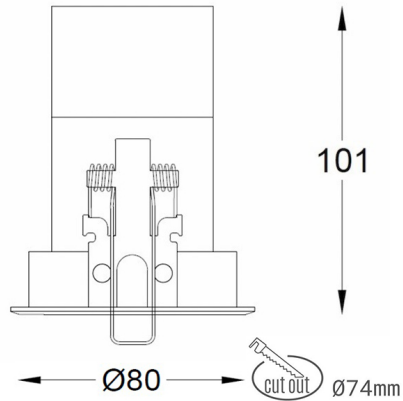

DOWNLIGHT HEKTOR 2 MICRO 830 14W 18° GREY | ON/OFF

Article number: N220-K0001-RF830-H7-118-ZC01_350-A2-###

LED	COB
Light colour	3000 [K]
CRI	80
Led chip flux	1905 [lm]
Luminous flux	1524 [lm]
System power	14 [W]
Luminaire Efficiency	109 [lm/W]
Beam angle	18°
Controller	ON/OFF
MacAdam	3 SDCM

Downlight LED

LED downlight for drop ceiling installation. Aluminium housing. Glass cover included. Available in white, black and grey. Any RAL palette colour available on enquiry. Housing enables adjustment in two axis planes. Reflector beams available: 18°, 28° and 40°. Maximum power is 14W.

LUMINAIRE

Weight	0,4 [kg]
Protection rating IP , IK , class	IP 20, IK 3,
Luminaire colour	BLACK
Cover	Plastic
Operating voltage	220-240V 50-60Hz

Note: All data are typical values. Tolerance of measurements +/-10% System features may change with product improvements due to technical advances.