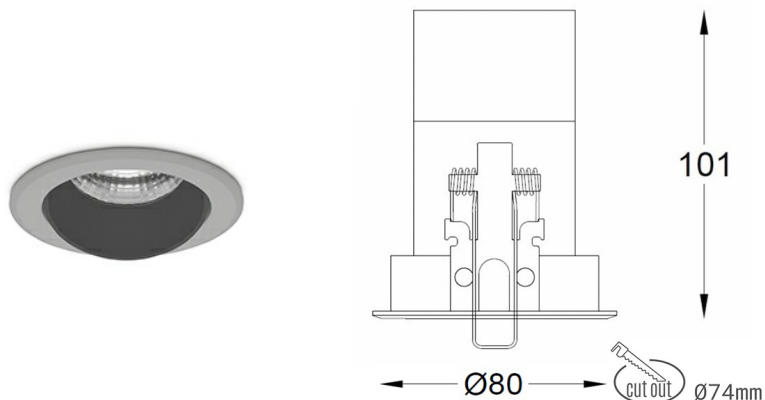

DOWNLIGHT HEKTOR 2 MICRO 827 10W 18° GREY | ON/OFF

LED	COB
Light colour	2700 [K] |
CRI	80
Led chip flux	1347 [lm]
Luminous flux	1077 [lm]
System power	10 [W]
Luminaire Efficiency	108 [lm/W]
Beam angle	18°
Controller	ON/OFF
MacAdam	3 SDCM

Downlight LED

LED downlight for drop ceiling installation. Aluminium housing. Glass cover included. Available in white, black and grey. Any RAL palette colour available on enquiry. Housing enables adjustment in two axis planes. Reflector beams available: 18°, 28° and 40°. Maximum power is 14W.

LUMINAIRE

Weight	0,4 [kg]
Protection rating IP , IK , class	IP 20, IK 3,
Luminaire colour	GREY
Cover	Plastic
Operating voltage	220-240V 50-60Hz

Note: All data are typical values. Tolerance of measurements +/-10% System features may change with product improvements due to technical advances.

OPTIONS

RAL colours on inquiry, honeycomb louver on inquiry , Casambi on inquiry, DALI on inquiry, Phase-cut dimming on inquiry.

Generated: 16.07.2024

+48 32 388 80 00

www.cora.pl
cora@cora.pl

Street: Ignatza Hakuby 18
41-914 Bytom, Polska