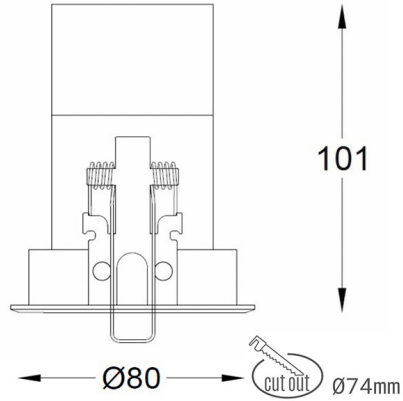

HEKTOR 2 MICRO FAMILY

LED	COB
Light colour	2700 [K] |
CRI	80
Led chip flux	895-5811 [lm]
Luminous flux	[lm]
System power	10-37 [W]
Luminaire Efficiency	72-151 [lm/W]
Beam angle	ON/OFF
Controller	3 SDCM
MacAdam	

Downlight LED

LED downlight for drop ceiling installation. Aluminium housing. Glass cover included. Available in white, black and grey. Any RAL palette colour available on enquiry. Housing enables adjustment in two axis planes.. Reflector beams available: 18°, 28° and 40°. Maximum power is 14W.

LUMINAIRE

Weight	0,4 [kg]
Protection rating IP , IK , class	IP 20, IK 3,
Luminaire colour	GREY
Cover	Plastic
Operating voltage	220-240V 50-60Hz

Note: All data are typical values. Tolerance of measurements +/-10% System features may change with product improvements due to technical advances.

OPTIONS

RAL colours on inquiry, honeycomb louver on inquiry , Casambi on inquiry, DALI on inquiry, Phase-cut dimming on inquiry.

Generated: 14.08.2024

+48 32 388 80 00

www.cora.pl
cora@cora.pl

Street: Ignatza Hakuby 18
41-914 Bytom, Polska