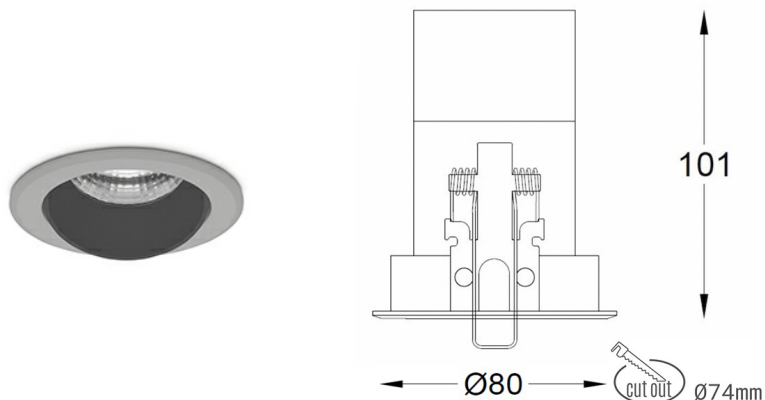

DOWNLIGHT HEKTOR 2 MICRO 940 14W 18° GREY PREMIUM WHITE ON/OFF

LED	COB
Light colour	4000 [K] PREMIUM WHITE
CRI	90
Led chip flux	1887 [lm]
Luminous flux	1509 [lm]
System power	14 [W]
Luminaire Efficiency	108 [lm/W]
Beam angle	18°
Controller	ON/OFF
MacAdam	3 SDCM

Downlight LED

LED downlight for drop ceiling installation. Aluminium housing. Glass cover included. Available in white, black and grey. Any RAL palette colour available on enquiry. Housing enables adjustment in two axis planes. Reflector beams available: 18°, 28° and 40°. Maximum power is 14W.

LUMINAIRE

Weight	0,4 [kg]
Protection rating IP , IK , class	IP 20, IK 3,
Luminaire colour	GREY
Cover	Plastic
Operating voltage	220-240V 50-60Hz

Note: All data are typical values. Tolerance of measurements +/-10% System features may change with product improvements due to technical advances.

OPTIONS

RAL colours on inquiry, honeycomb louver on inquiry , Casambi on inquiry, DALI on inquiry, Phase-cut dimming on inquiry.

Generated: 16.07.2024

+48 32 388 80 00

www.cora.pl
cora@cora.pl

Street: Ignatza Hakuby 18
41-914 Bytom, Polska