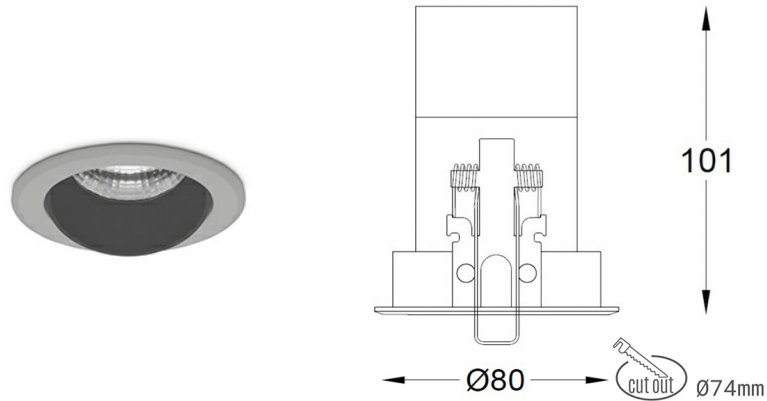

DOWNLIGHT HEKTOR 2 MICRO 942 14W 18° GREY MEAT WHITE ON/OFF

Article number: N220-K0001-CC942-H7-118-ZC01_350-A2-###

LED	COB
Light colour	4200 [K] MEAT WHITE
CRI	90
Led chip flux	1412 [lm]
Luminous flux	1129 [lm]
System power	14 [W]
Luminaire Efficiency	81 [lm/W]
Beam angle	18°
Controller	ON/OFF
MacAdam	3 SDCM

Downlight LED

LED downlight for drop ceiling installation. Aluminium housing. Glass cover included. Available in white, black and grey. Any RAL palette colour available on enquiry. Housing enables adjustment in two axis planes.. Reflector beams available: 18°, 28° and 40°. Maximum power is 14W.

LUMINAIRE

Weight	0,4 [kg]
Protection rating IP , IK , class	IP 20, IK 3,
Luminaire colour	GREY
Cover	Plastic
Operating voltage	220-240V 50-60Hz

Note: All data are typical values. Tolerance of measurements +/-10% System features may change with product improvements due to technical advances.