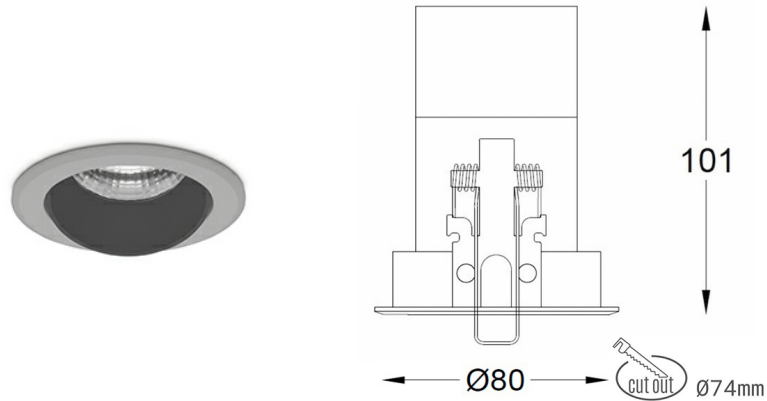

## DOWNLIGHT HEKTOR 2 MICRO 942 10W 18° GREY MEAT WHITE ON/OFF

Article number: N220-K0001-CC942-H7-118-ZC01\_250-A2-###

LED	COB
Light colour	4200 [K] MEAT WHITE
CRI	90
Led chip flux	1023 [lm]
Luminous flux	818 [lm]
System power	10 [W]
Luminaire Efficiency	82 [lm/W]
Beam angle	18°
Controller	ON/OFF
MacAdam	3 SDCM

### Downlight LED

LED downlight for drop ceiling installation. Aluminium housing. Glass cover included. Available in white, black and grey. Any RAL palette colour available on enquiry. Housing enables adjustment in two axis planes. Reflector beams available: 18°, 28° and 40°. Maximum power is 14W.

### LUMINAIRE

Weight	0,4 [kg]
Protection rating IP , IK , class	IP 20, IK 3,
Luminaire colour	GREY
Cover	Plastic
Operating voltage	220-240V 50-60Hz

Note: All data are typical values. Tolerance of measurements +/-10% System features may change with product improvements due to technical advances.