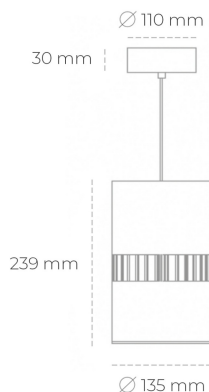

DOWNLIGHT BARREL 825 23W 36° WHITE BREAD ON/OFF

LED	COB
Light colour	2500 [K] BREAD
CRI	80
Led chip flux	2808 [lm]
Luminous flux	2246 [lm]
System power	23 [W]
Luminaire Efficiency	98 [lm/W]
Beam angle	36°
Controller	ON/OFF
MacAdam	3 SDCM

Downlight LED

Suspended LED downlight . Aluminium housing. Available in white and black. Any RAL palette colour available on enquiry. Glass cover included. Reflector beam available: 36°. Maximum power is 37W.

LUMINAIRE

Weight	2 [kg]
Protection rating IP , IK , class	IP 20, IK 3,
Luminaire colour	WHITE
Cover	Glass
Operating voltage	220-240V 50-60Hz

Note: All data are typical values. Tolerance of measurements +/-10% System features may change with product improvements due to technical advances.

OPTIONS

RAL colours on inquiry, honeycomb louver on inquiry , Casambi on inquiry, DALI on inquiry, Phase-cut dimming on inquiry.

Generated: 16.07.2024

+48 32 388 80 00

www.cora.pl
cora@cora.pl

Street: Ignatza Hakuby 18
41-914 Bytom, Polska