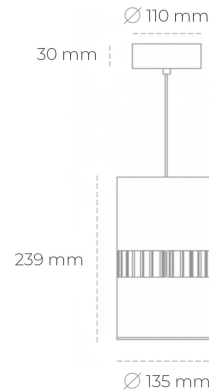

DOWNLIGHT BARREL 825 14W 36° WHITE BREAD ON/OFF

LED	COB
Light colour	2500 [K] BREAD
CRI	80
Led chip flux	1674 [lm]
Luminous flux	1339 [lm]
System power	14 [W]
Luminaire Efficiency	96 [lm/W]
Beam angle	ON/OFF
Controller	3 SDCM
MacAdam	

Downlight LED

Suspended LED downlight . Aluminium housing. Available in white and black. Any RAL palette colour available on enquiry. Glass cover included. Reflector beam available: 36°. Maximum power is 37W.

LUMINAIRE

Weight	2 [kg]
Protection rating IP , IK , class	IP 20, IK 3,
Luminaire colour	Glass
Cover	220-240V 50-60Hz
Operating voltage	

Note: All data are typical values. Tolerance of measurements +/-10% System features may change with product improvements due to technical advances.

OPTIONS

RAL colours on inquiry, honeycomb louver on inquiry , Casambi on inquiry, DALI on inquiry, Phase-cut dimming on inquiry.

Generated: 17.09.2024

+48 32 388 80 00

www.cora.pl
cora@cora.pl

Street: Ignatza Hakuby 18
41-914 Bytom, Polska