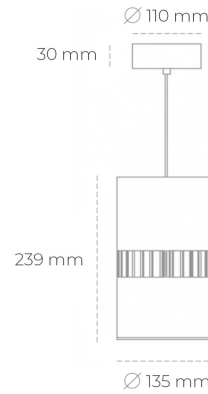

DOWNLIGHT BARREL 820 37W 36° WHITE MEAT PINK ON/OFF

Article number: N218-K0003-VE820-H8-###-ZA03_950-##-###

| | |
|----------------------|--------------------|
| LED | COB |
| Light colour | 2000 [K] MEAT PINK |
| CRI | 80 |
| Led chip flux | 2963 [lm] |
| Luminous flux | 2370 [lm] |
| System power | 37 [W] |
| Luminaire Efficiency | 64 [lm/W] |
| Beam angle | 36° |
| Controller | ON/OFF |
| MacAdam | 3 SDCM |

Downlight LED

Suspended LED downlight . Aluminium housing. Available in white and black. Any RAL palette colour available on enquiry. Glass cover included. Reflector beam available: 36°. Maximum power is 37W.

LUMINAIRE

| | |
|-----------------------------------|------------------|
| Weight | 2 [kg] |
| Protection rating IP , IK , class | IP 20, IK 3, |
| Luminaire colour | WHITE |
| Cover | Glass |
| Operating voltage | 220-240V 50-60Hz |