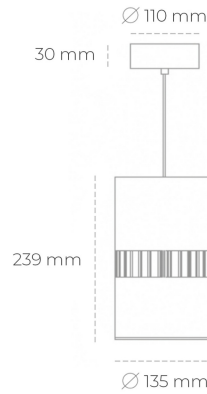

DOWNLIGHT BARREL 820 31W 36° WHITE MEAT PINK ON/OFF

Article number: N218-K0003-VE820-H8-###-ZA03_800-##-###

LED	COB
Light colour	2000 [K] MEAT PINK
CRI	80
Led chip flux	2495 [lm]
Luminous flux	1996 [lm]
System power	31 [W]
Luminaire Efficiency	64 [lm/W]
Beam angle	36°
Controller	ON/OFF
MacAdam	3 SDCM

Downlight LED

Suspended LED downlight . Aluminium housing. Available in white and black. Any RAL palette colour available on enquiry. Glass cover included. Reflector beam available: 36°. Maximum power is 37W.

LUMINAIRE

Weight	2 [kg]
Protection rating IP , IK , class	IP 20, IK 3,
Luminaire colour	WHITE
Cover	Glass
Operating voltage	220-240V 50-60Hz

Note: All data are typical values. Tolerance of measurements +/-10% System features may change with product improvements due to technical advances.