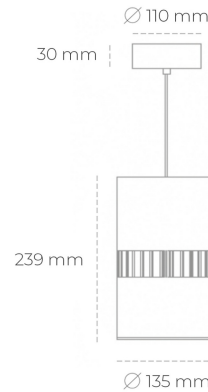

DOWNLIGHT BARREL 820 27W 36° WHITE MEAT PINK ON/OFF

Article number: N218-K0003-VE820-H8-###-ZA02_700-##-###

LED	COB
Light colour	2000 [K] MEAT PINK
CRI	80
Led chip flux	2349 [lm]
Luminous flux	1879 [lm]
System power	27 [W]
Luminaire Efficiency	70 [lm/W]
Beam angle	36°
Controller	ON/OFF
MacAdam	3 SDCM

Downlight LED

Suspended LED downlight . Aluminium housing. Available in white and black. Any RAL palette colour available on enquiry. Glass cover included. Reflector beam available: 36°. Maximum power is 37W.

LUMINAIRE

Weight	2 [kg]
Protection rating IP , IK , class	IP 20, IK 3,
Luminaire colour	WHITE
Cover	Glass
Operating voltage	220-240V 50-60Hz

Note: All data are typical values. Tolerance of measurements +/-10% System features may change with product improvements due to technical advances.