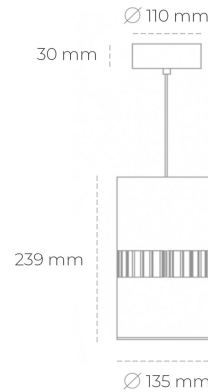

DOWNLIGHT BARREL 820 23W 36° WHITE MEAT PINK ON/OFF

Article number: N218-K0003-VE820-H8-###-ZA02_600-##-###

LED	COB
Light colour	2000 [K] MEAT PINK
CRI	80
Led chip flux	2013 [lm]
Luminous flux	1610 [lm]
System power	23 [W]
Luminaire Efficiency	70 [lm/W]
Beam angle	36°
Controller	ON/OFF
MacAdam	3 SDCM

Downlight LED

Suspended LED downlight . Aluminium housing. Available in white and black. Any RAL palette colour available on enquiry. Glass cover included. Reflector beam available: 36°. Maximum power is 37W.

LUMINAIRE

Weight	2 [kg]
Protection rating IP , IK , class	IP 20, IK 3,
Luminaire colour	WHITE
Cover	Glass
Operating voltage	220-240V 50-60Hz

Note: All data are typical values. Tolerance of measurements +/-10% System features may change with product improvements due to technical advances.