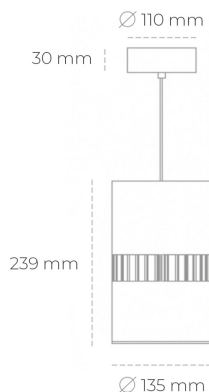

DOWNLIGHT BARREL 940 10W 36° WHITE | ON/OFF

LED	COB
Light colour	4000 [K] |
CRI	90
Led chip flux	1208 [lm]
Luminous flux	966 [lm]
System power	10 [W]
Luminaire Efficiency	97 [lm/W]
Beam angle	36°
Controller	ON/OFF
MacAdam	3 SDCM

Downlight LED

Suspended LED downlight . Aluminium housing. Available in white and black. Any RAL palette colour available on enquiry. Glass cover included. Reflector beam available: 36°. Maximum power is 37W.

LUMINAIRE

Weight	2 [kg]
Protection rating IP , IK , class	IP 20, IK 3,
Luminaire colour	WHITE
Cover	Glass
Operating voltage	220-240V 50-60Hz

Note: All data are typical values. Tolerance of measurements +/-10% System features may change with product improvements due to technical advances.

OPTIONS

RAL colours on inquiry, honeycomb louver on inquiry , Casambi on inquiry, DALI on inquiry, Phase-cut dimming on inquiry.

Generated: 29.06.2024

+48 32 388 80 00

www.cora.pl
cora@cora.pl

Street: Ignatza Hakuby 18
41-914 Bytom, Polska