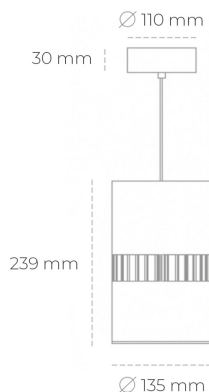

DOWNLIGHT BARREL 930 37W 36° WHITE | ON/OFF

LED	COB
Light colour	3000 [K] |
CRI	90
Led chip flux	4380 [lm]
Luminous flux	3504 [lm]
System power	37 [W]
Luminaire Efficiency	95 [lm/W]
Beam angle	36°
Controller	ON/OFF
MacAdam	3 SDCM

Downlight LED

Suspended LED downlight . Aluminium housing. Available in white and black. Any RAL palette colour available on enquiry. Glass cover included. Reflector beam available: 36°. Maximum power is 37W.

LUMINAIRE

Weight	2 [kg]
Protection rating IP , IK , class	IP 20, IK 3,
Luminaire colour	WHITE
Cover	Glass
Operating voltage	220-240V 50-60Hz

Note: All data are typical values. Tolerance of measurements +/-10% System features may change with product improvements due to technical advances.

OPTIONS

RAL colours on inquiry, honeycomb louver on inquiry , Casambi on inquiry, DALI on inquiry, Phase-cut dimming on inquiry.

Generated: 16.07.2024

+48 32 388 80 00

www.cora.pl
cora@cora.pl

Street: Ignatza Hakuby 18
41-914 Bytom, Polska