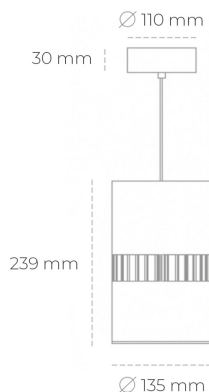

DOWNLIGHT BARREL 930 27W 36° WHITE | ON/OFF

LED	COB
Light colour	3000 [K] |
CRI	90
Led chip flux	3227 [lm]
Luminous flux	2581 [lm]
System power	27 [W]
Luminaire Efficiency	96 [lm/W]
Beam angle	36°
Controller	ON/OFF
MacAdam	3 SDCM

Downlight LED

Suspended LED downlight . Aluminium housing. Available in white and black. Any RAL palette colour available on enquiry. Glass cover included. Reflector beam available: 36°. Maximum power is 37W.

LUMINAIRE

Weight	2 [kg]
Protection rating IP , IK , class	IP 20, IK 3,
Luminaire colour	WHITE
Cover	Glass
Operating voltage	220-240V 50-60Hz

Note: All data are typical values. Tolerance of measurements +/-10% System features may change with product improvements due to technical advances.

OPTIONS

RAL colours on inquiry, honeycomb louver on inquiry , Casambi on inquiry, DALI on inquiry, Phase-cut dimming on inquiry.

Generated: 26.06.2024

+48 32 388 80 00

www.cora.pl
cora@cora.pl

Street: Ignatza Hakuby 18
41-914 Bytom, Polska