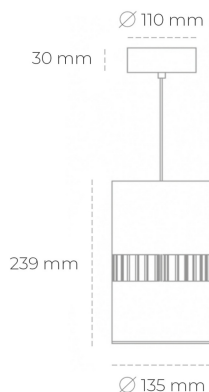

DOWNLIGHT BARREL 930 19W 36° WHITE | ON/OFF

LED	COB
Light colour	3000 [K] |
CRI	90
Led chip flux	2305 [lm]
Luminous flux	1844 [lm]
System power	19 [W]
Luminaire Efficiency	97 [lm/W]
Beam angle	36°
Controller	ON/OFF
MacAdam	3 SDCM

Downlight LED

Suspended LED downlight . Aluminium housing. Available in white and black. Any RAL palette colour available on enquiry. Glass cover included. Reflector beam available: 36°. Maximum power is 37W.

LUMINAIRE

Weight	2 [kg]
Protection rating IP , IK , class	IP 20, IK 3,
Luminaire colour	WHITE
Cover	Glass
Operating voltage	220-240V 50-60Hz

Note: All data are typical values. Tolerance of measurements +/-10% System features may change with product improvements due to technical advances.

OPTIONS

RAL colours on inquiry, honeycomb louver on inquiry , Casambi on inquiry, DALI on inquiry, Phase-cut dimming on inquiry.

Generated: 16.07.2024

+48 32 388 80 00

www.cora.pl
cora@cora.pl

Street: Ignatza Hakuby 18
41-914 Bytom, Polska